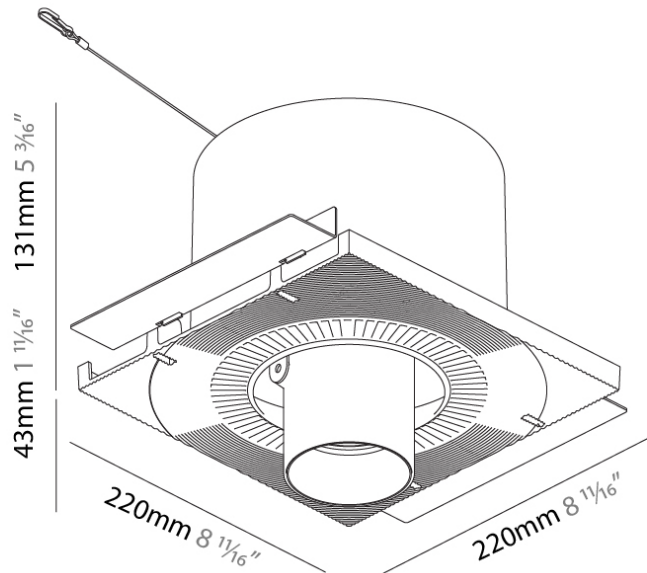

OPTICAL

Reflector: 16 / 32
 Adjustability: Rotational 355°; Tilt 45°
 Upon Request: Special Beam Angles

RATINGS AND CERTIFICATIONS

Available for international certifications by adding INT at the end of the existing Model #. For assistance on 'custom' specifications, contact zteam@zaneen.com. In a constant effort to supply the best product, we reserve the right to change specifications or materials without notice. The most recent specification sheets are found at zaneen.com
 IP rating: IP20