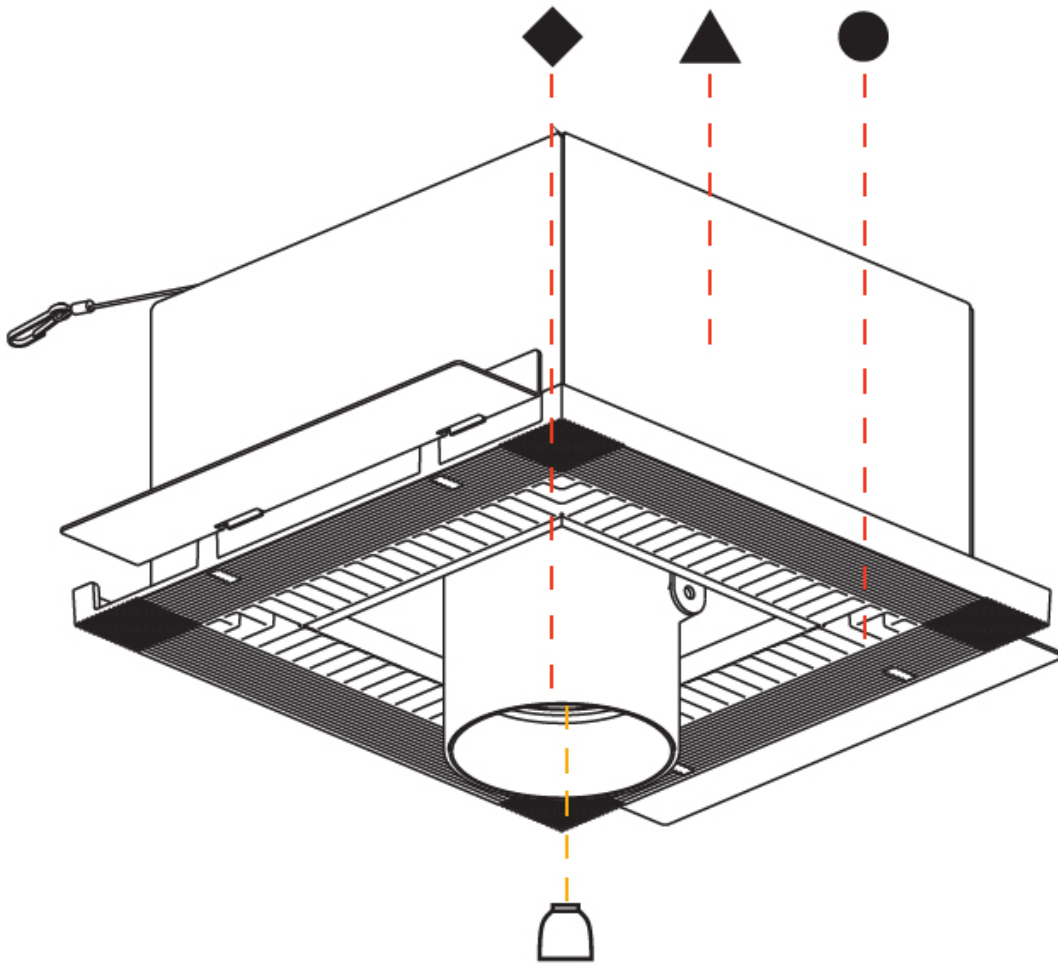

IMAGINE SQUARE TRIMLESS

A35401-

PROJECT	_____
TYPE	_____
SPECIFIER	_____
QUANTITY	_____
DATE	_____