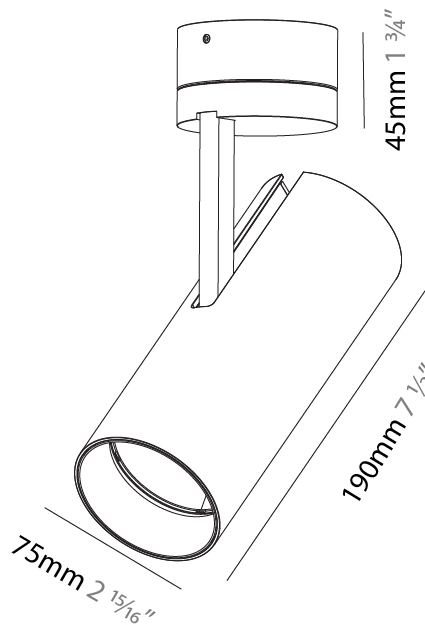

GENERAL

Series: Imagine
Subseries: Imagine 75
Brand: Prolicht
Division: Architectural
Mounting Type: Surface
Mounting Location: Ceiling
Subcategory: Spots

PHYSICAL

Shape: Cylinder
Diameter (mm): 75
Diameter (in): 2 ¹⁵/₁₆
Height (mm): 190
Height (in): 7 ¹/₂
Max. Overall Height (mm): 235
Max. Overall Height (in): 9 ³/₄
Light Distribution: Adjustable / Direct
Weight (kg): 0.919
Weight (lbs): 2.02
Fixture Finish: SSR / BKV / CWI / CRY / HAB / UFT / ITA / RUA / FTG / MYG / LOD / PUS / FRO / FUP / KIA / POP / BLS / SPG / MEY / GOH / GUM / CHC / COM / ABZ / JAG / OBR / MOS / ROR
Fixture Material: Aluminum Die Cast

ELECTRICAL

Lamp Type: LED (Zhaga Standard)
Input Wattage (W): 20.9
Total Output Wattage (W): 19
Dimming: Tri-Mode (Non-Dimming and Phase Dimming (120Vac only) and 0-10V Dimming)
Driver Included: Yes
Driver Location: Integrated
Driver Type: Constant Current - Universal
Driver Class: Class 2
Input Voltage (V): 120 - 277
Constant Current (MA): 500

LED

Number of LEDs: 1
Color Temperature (°K): 2700 / 3000 / 3500 / 4000
Max. Delivered Lumen (lm): 1490 / 1530 / 1607 / 1640
CRI: >90 CRI
Lamp Life (hrs): 50000

OPTICAL

Reflector°: 20 / 25 / 40
Adjustability: Rotational 350°; Tilt 90°

RATINGS AND CERTIFICATIONS

Certified By: Certified for North American Standards
IP rating: IP20