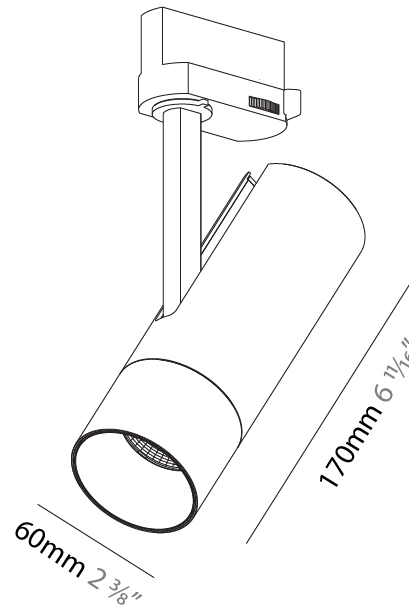

GENERAL

Series: Imagine
Subseries: Imagine 60
Brand: Prolicht
Division: Architectural
Mounting Type: Track
Mounting Location: Ceiling

PHYSICAL

Shape: Cylinder
Diameter (mm): 60
Diameter (in): 2 ³/₈
Height (mm): 170
Height (in): 6 ¹¹/₁₆
Max. Overall Height (mm): 190
Max. Overall Height (in): 7 ¹/₂
Light Distribution: Adjustable / Direct
Weight (kg): 0.522
Weight (lbs): 1.15
Fixture Finish: SSR / BKV / CWI / CRY / HAB / UFT / ITA / RUA / FTG / MYG / LOD / PUS / FRO / FUP / KIA / POP / BLS / SPG / MEY / GOH / GUM / CHC / COM / ABZ / JAG / OBR / MOS / ROR
Holder Finish: BLK / WHI / SIL
Fixture Material: Aluminum Die Cast

ELECTRICAL

Lamp Type: LED (Zhaga Standard)
Input Wattage (W): 14
Total Output Wattage (W): 13.8
Dimming: Tri-Mode (Non-Dimming and Phase Dimming (120Vac only) and 0-10V Dimming)
Driver Included: Yes
Driver Location: Integrated
Driver Type: Constant Current - Universal
Driver Class: Class 2
Input Voltage (V): 120 - 277
Constant Current (MA): 350

LED

Number of LEDs: 1
Color Temperature (°K): 2700 / 3000 / 3500 / 4000
Max. Delivered Lumen (lm): 776 / 836 / 869 / 887
Nominal Lumen (lm): 1276 / 1342 / 1395 / 1424
CRI: >90 CRI
Lamp Life (hrs): 50000

OPTICAL

Optic°: Lens Pack - No Lens / Linear Spread Lens / Honeycomb / Spread Lens
Beam Angle: 12

RATINGS AND CERTIFICATIONS

Certified By: Certified for North American Standards
IP rating: IP20

PROJECT	
TYPE	
SPECIFIER	
QUANTITY	
DATE