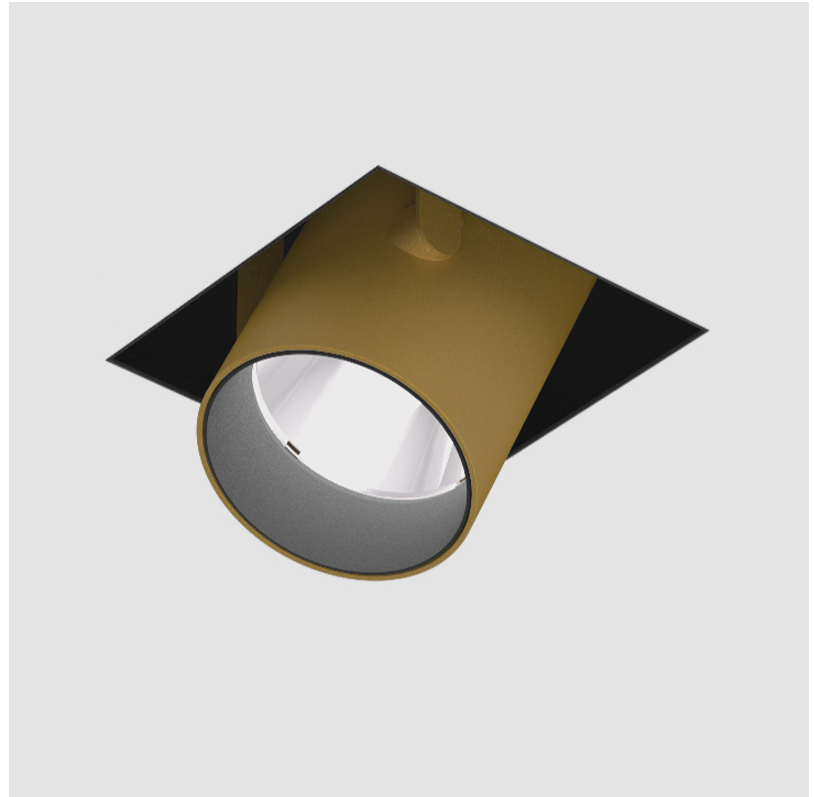

ELECTRICAL

Lamp Type: LED (Zhaga Standard)
Input Wattage (W): 23.1
Total Output Wattage (W): 18.7
Dimming: Tri-Mode (Non-Dimming and Phase Dimming (120Vac only) and 0-10V Dimming)
Driver Included: No
Driver Location: Recessed Housing
Driver Type: Constant Current - Universal
Driver Class: Class 2
Housing: See components
Input Voltage (V): 120 - 277
Constant Current (MA): 500

LED

Number of LEDs: 1
Color Temperature (°K): 2700 / 3000 / 3500 / 4000
Max. Delivered Lumen (lm): 1490 / 1530 / 1607 / 1640
CRI: >90 CRI
Lamp Life (hrs): 50000
Upon Request: Special Color Temperature

OPTICAL

Reflector: 20 / 40 / 60
Adjustability: Rotational 355°; Tilt 45°
Upon Request: Special Beam Angles

RATINGS AND CERTIFICATIONS

Certified By: Certified for North American Standards
Zaneen Lighting Inc. © 2024, Phone: 588-3387, Fax: 247-9319, www.zaneen.com

For international specifications by adding 'INT' at the end of the existing Model #. For assistance on 'custom' specifications, contact zteam@zaneen.com. In a constant effort to supply the best product, we reserve the right to change specifications or materials without notice. The most recent specification sheets are found at zaneen.com