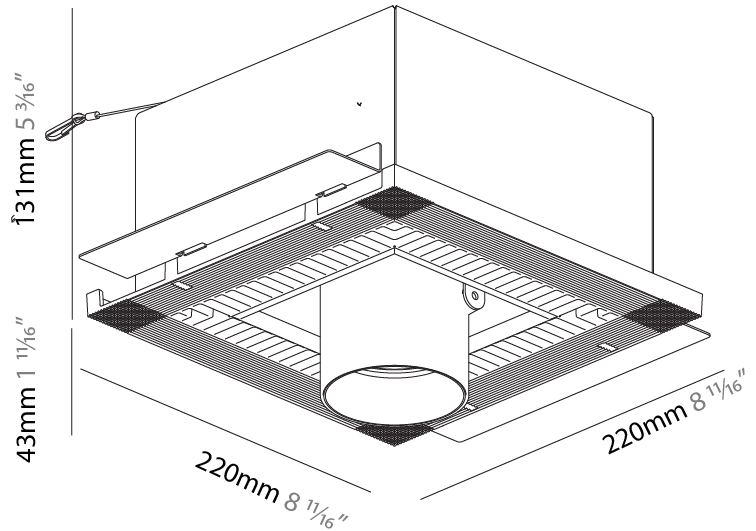

ELECTRICAL

Lamp Type: LED (Zhaga Standard)
Input Wattage (W): 19.3 + 2.6
Total Output Wattage (W): 16.5 + 2.2
Dimming: Tri-Mode (Non-Dimming and Phase Dimming (120Vac only) and 0-10V Dimming)
Driver Included: No
Driver Location: Remote
Driver Type: Constant Current & Constant Voltage - Universal
Driver Class: Class 2
Input Voltage (V): 120 - 277
Output Voltage (V): 24
Constant Current (MA): 500

LED

Number of LEDs: 2
Color Temperature (°K): 2700 / 3000 / 4000
Max. Delivered Lumen (lm): 1540 / 1580 / 1690
CRI: >90 CRI
Lamp Life (hrs): 50000
Upon Request: Special Color Temperature

OPTICAL

Reflector: 20 / 40 / 60
Adjustability: Rotational 355°; Tilt 45°
Upon Request: Special Beam Angles

RATINGS AND CERTIFICATIONS

For international specifications by adding 'INT' at the end of the existing Model #. For assistance on 'custom' specifications, contact zteam@zaneen.com.
In a constant effort to supply the best product, we reserve the right to change specifications or materials without notice. The most recent specification sheets are found at zaneen.com

145mm
5 11/16"

10 | 12 1/2 | 15 | 25mm
3/8" | 1/2" | 9/16" | 1"

225mm x 225mm
8 7/8" x 8 7/8"

355°

45°