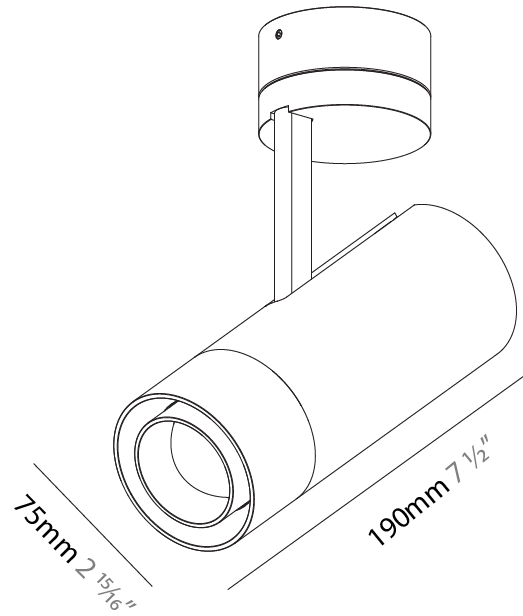

GENERAL

Series: Imagine
Subseries: Imagine Flex
Brand: Prolicht
Division: Architectural
Mounting Type: Surface
Mounting Location: Ceiling
Subcategory: Spots

PHYSICAL

Shape: Cylinder
Diameter (mm): 75
Diameter (in): 2 ¹⁵/₁₆
Height (mm): 190
Height (in): 7 ¹/₂
Max. Overall Height (mm): 235
Max. Overall Height (in): 9 ³/₄
Light Distribution: Adjustable / Direct
Weight (kg): 0.919
Weight (lbs): 2.02
Fixture Finish: SSR / BKV / CWI / CRY / HAB / UFT / ITA / RUA / FTG / MYG / LOD / PUS / FRO / FUP / KIA / POP / BLS / SPG / MEY / GOH / GUM / CHC / COM / ABZ / JAG / OBR / MOS / ROR
Fixture Material: Aluminum Die Cast

ELECTRICAL

Lamp Type: LED (Zhaga Standard)
Input Wattage (W): 20
Total Output Wattage (W): 18.2
Dimming: Tri-Mode (Non-Dimming and Phase Dimming (120Vac only) and 0-10V Dimming)
Driver Included: Yes
Driver Location: Integrated
Driver Type: Constant Current - Universal
Driver Class: Class 2
Input Voltage (V): 120 - 277
Constant Current (MA): 500

LED

Number of LEDs: 1
Color Temperature (°K): 2700 / 3000 / 3500 / 4000
Max. Delivered Lumen (lm): 788 / 817 / 859 / 876
Nominal Lumen (lm): 1782 / 1848 / 1941 / 1981
CRI: >90 CRI
Lamp Life (hrs): 50000

OPTICAL

Reflector°: 14° to 48°
Adjustability: Rotational 350°; Tilt 90°

RATINGS AND CERTIFICATIONS

Certified By: Certified for North American Standards
IP rating: IP20