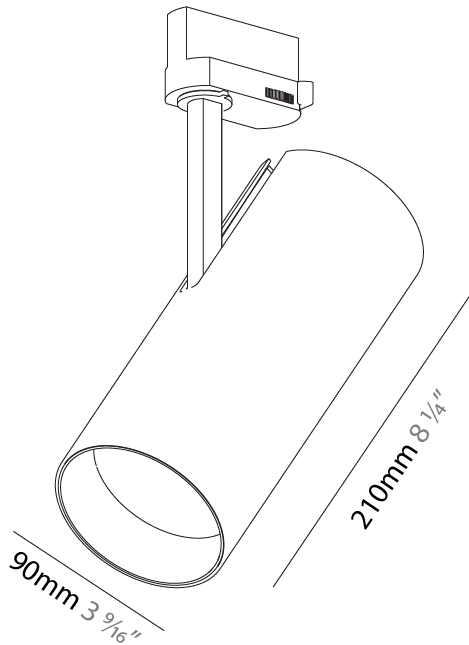

GENERAL

Series: Imagine
Subseries: Imagine 90
Brand: Prolicht
Division: Architectural
Mounting Type: Track
Mounting Location: Ceiling

PHYSICAL

Shape: Cylinder
Diameter (mm): 90
Diameter (in): 3 ⁹/₁₆
Height (mm): 210
Height (in): 8 ¹/₄
Max. Overall Height (mm): 230
Max. Overall Height (in): 9 ¹/₁₆
Light Distribution: Adjustable / Direct
Weight (kg): 0.886
Weight (lbs): 1.95
Fixture Finish: SSR / BKV / CWI / CRY / HAB / UFT / ITA / RUA / FTG / MYG / LOD / PUS / FRO / FUP / KIA / POP / BLS / SPG / MEY / GOH / GUM / CHC / COM / ABZ / JAG / OBR / MOS / ROR
Fixture Material: Aluminum Die Cast

ELECTRICAL

Lamp Type: LED (Zhaga Standard)
Input Wattage (W): 28
Total Output Wattage (W): 26
Dimming: Tri-Mode (Non-Dimming and Phase Dimming (120Vac only) and 0-10V Dimming)
Driver Included: Yes
Driver Location: Integrated
Driver Type: Constant Current - Universal
Driver Class: Class 2
Input Voltage (V): 120 - 277
Constant Current (MA): 700

LED

Number of LEDs: 1
Color Temperature (°K): 2700 / 3000 / 3500 / 4000
Max. Delivered Lumen (lm): 1917 / 1995 / 2114 / 2157
Nominal Lumen (lm): 2909 / 3028 / 3208 / 3273
CRI: >90 CRI
Lamp Life (hrs): 50000

OPTICAL

Reflector: 6 / 14 / 32

RATINGS AND CERTIFICATIONS

Certified By: Certified for North American Standards
IP rating: IP20