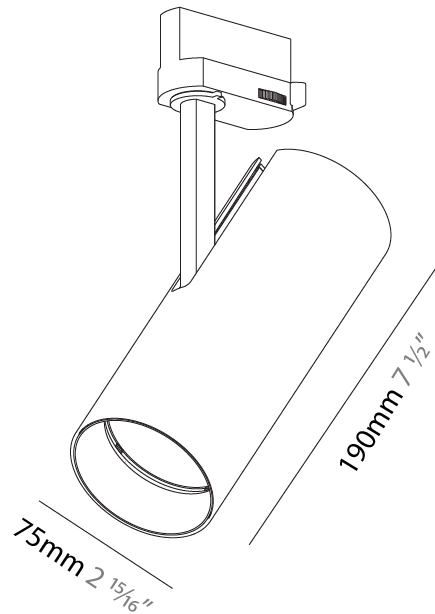

GENERAL

Series: Imagine
Subseries: Imagine 75
Brand: Prolicht
Division: Architectural
Mounting Type: Track
Mounting Location: Ceiling
Subcategory: Spots

PHYSICAL

Shape: Cylinder
Diameter (mm): 75
Diameter (in): 2 ¹⁵/₁₆
Height (mm): 190
Height (in): 7 ¹/₂
Max. Overall Height (mm): 210
Max. Overall Height (in): 8 ¹/₄
Light Distribution: Adjustable / Direct
Weight (kg): 0.768
Weight (lbs): 1.69
Fixture Finish: SSR / BKV / CWI / CRY / HAB / UFT / ITA / RUA / FTG / MYG / LOD / PUS / FRO / FUP / KIA / POP / BLS / SPG / MEY / GOH / GUM / CHC / COM / ABZ / JAG / OBR / MOS / ROR
Fixture Material: Aluminum Die Cast

ELECTRICAL

Lamp Type: LED (Zhaga Standard)
Input Wattage (W): 19
Total Output Wattage (W): 17.3
Dimming: Tri-Mode (Non-Dimming and Phase Dimming (120Vac only) and 0-10V Dimming)
Driver Included: Yes
Driver Location: Integrated
Driver Type: Constant Current - Universal
Driver Class: Class 2
Input Voltage (V): 120 - 277
Constant Current (MA): 500

LED

Number of LEDs: 1
Color Temperature (°K): 2700 / 3000 / 3500 / 4000
Max. Delivered Lumen (lm): 1432 / 1492 / 1555 / 1624
CRI: >90 CRI
Lamp Life (hrs): 50000

OPTICAL

Reflector: 16 / 32
Adjustability: Rotational 350°; Tilt 90°

RATINGS AND CERTIFICATIONS

Certified By: Certified for North American Standards
IP rating: IP20