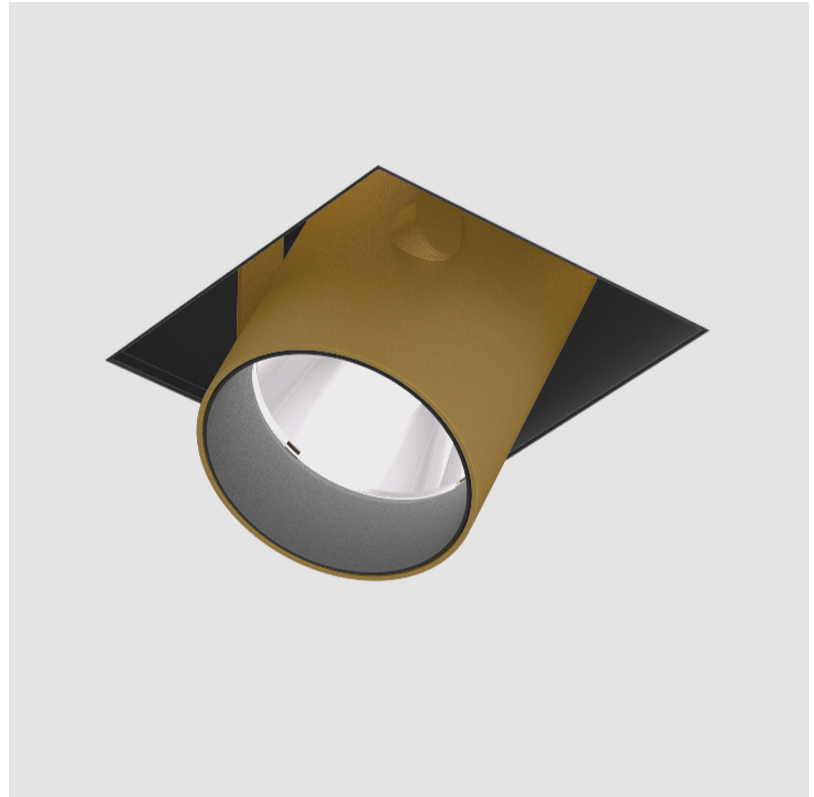

ELECTRICAL

Lamp Type: LED (Zhaga Standard)
Input Wattage (W): 19.3 + 2.6
Total Output Wattage (W): 16.5 + 2.2
Dimming: Tri-Mode (Non-Dimming and Phase Dimming (120Vac only) and 0-10V Dimming)
Driver Included: No
Driver Location: Remote
Driver Type: Constant Current & Constant Voltage - Universal
Driver Class: Class 2
Input Voltage (V): 120 - 277
Output Voltage (V): 24
Constant Current (MA): 500

LED

Number of LEDs: 2
Color Temperature (°K): 2700 / 3000 / 4000
Max. Delivered Lumen (lm): 1540 / 1580 / 1690
CRI: >90 CRI
Lamp Life (hrs): 50000
Upon Request: Special Color Temperature

OPTICAL

Reflector: 20 / 40 / 60
Adjustability: Rotational 355°; Tilt 45°
Upon Request: Special Beam Angles

RATINGS AND CERTIFICATIONS

For international specifications by adding 'INT' at the end of the existing Model #. For assistance on 'custom' specifications, contact zteam@zaneen.com.
In a constant effort to supply the best product, we reserve the right to change specifications or materials without notice. The most recent specification sheets are found at zaneen.com

145mm
5 11/16"

10 | 12 1/2 | 15 | 25mm
3/8" | 1/2" | 9/16" | 1"

225mm x 225mm
8 7/8" x 8 7/8"

355°

45°