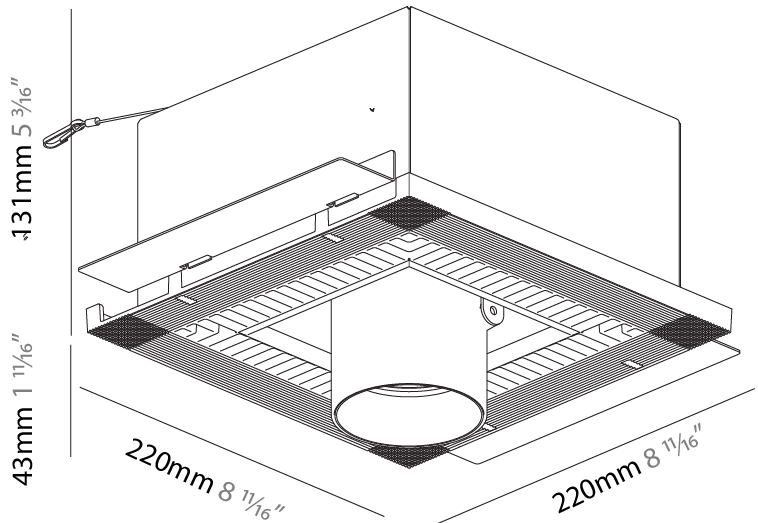

ELECTRICAL

Lamp Type: LED (Zhaga Standard)
Input Wattage (W): 23.1
Total Output Wattage (W): 18.7
Dimming: Tri-Mode (Non-Dimming and Phase Dimming (120Vac only) and 0-10V Dimming)
Driver Included: No
Driver Location: Recessed Housing
Driver Type: Constant Current - Universal
Driver Class: Class 2
Housing: See components
Input Voltage (V): 120 - 277
Constant Current (MA): 500

LED

Number of LEDs: 1
Color Temperature (°K): 2700 / 3000 / 3500 / 4000
Max. Delivered Lumen (lm): 1490 / 1530 / 1607 / 1640
CRI: >90 CRI
Lamp Life (hrs): 50000
Upon Request: Special Color Temperature

OPTICAL

Reflector: 20 / 40 / 60
Adjustability: Rotational 355°; Tilt 45°
Upon Request: Special Beam Angles

RATINGS AND CERTIFICATIONS

Certified By: Certified for North American Standards
Zaneen Lighting Inc. © 2024, Phone: 588-3387, Fax: 247-9319, www.zaneen.com

For international specifications by adding 'INT' at the end of the existing Model #. For assistance on 'custom' specifications, contact zteam@zaneen.com. In a constant effort to supply the best product, we reserve the right to change specifications or materials without notice. The most recent specification sheets are found at zaneen.com