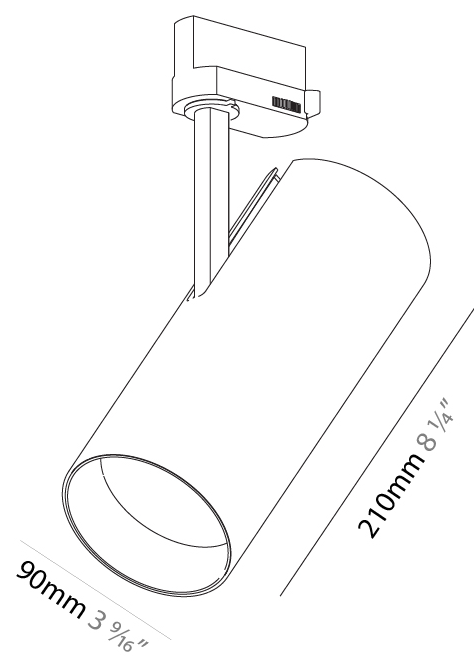

GENERAL

Series: Imagine
Subseries: Imagine 90
Brand: Prolicht
Division: Architectural
Mounting Type: Track
Mounting Location: Ceiling

PHYSICAL

Shape: Cylinder
Diameter (mm): 90
Diameter (in): 3 9/16
Height (mm): 210
Height (in): 8 1/4
Max. Overall Height (mm): 230
Max. Overall Height (in): 9 1/16
Light Distribution: Adjustable / Direct
Weight (kg): 0.903
Weight (lbs): 1.99
Fixture Finish: SSR / BKV / CWI / CRY / HAB / UFT / ITA / RUA / FTG / MYG / LOD / PUS / FRO / FUP / KIA / POP / BLS / SPG / MEY / GOH / GUM / CHC / COM / ABZ / JAG / OBR / MOS / ROR
Fixture Material: Aluminum Die Cast

ELECTRICAL

Lamp Type: LED (Zhaga Standard)
Input Wattage (W): 14
Total Output Wattage (W): 12.1
Dimming: Tri-Mode (Non-Dimming and Phase Dimming (120Vac only) and 0-10V Dimming)
Driver Included: Yes
Driver Location: Integrated
Driver Type: Constant Current - Universal
Driver Class: Class 2
Input Voltage (V): 120 - 277
Constant Current (MA): 350

LED

Number of LEDs: 1
Color Temperature (°K): 2700 / 3000 / 3500 / 4000
Max. Delivered Lumen (lm): 846 / 911 / 948 / 967
Nominal Lumen (lm): 1246 / 1342 / 1396 / 1424
CRI: >90 CRI
Lamp Life (hrs): 50000

OPTICAL

Reflector°: 6
Optic°: Lens Pack - No Lens / Linear Spread Lens / Honeycomb / Spread Lens
Adjustability: Rotational 350°; Tilt 90°

RATINGS AND CERTIFICATIONS

Certified By: Certified for North American Standards
IP rating: IP20