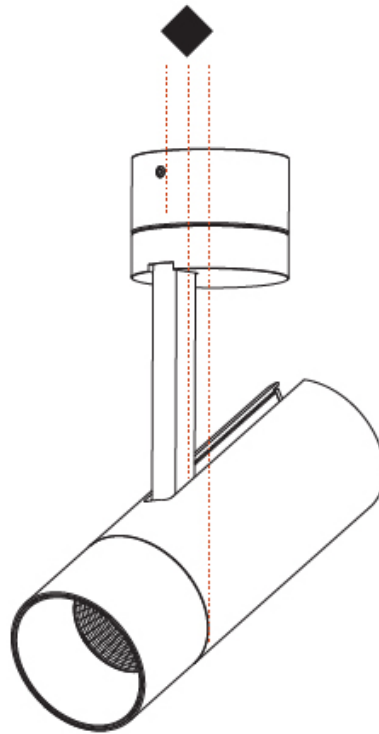

A3D111-

PROJECT

TYPE

SPECIFIER

QUANTITY

DATE

A