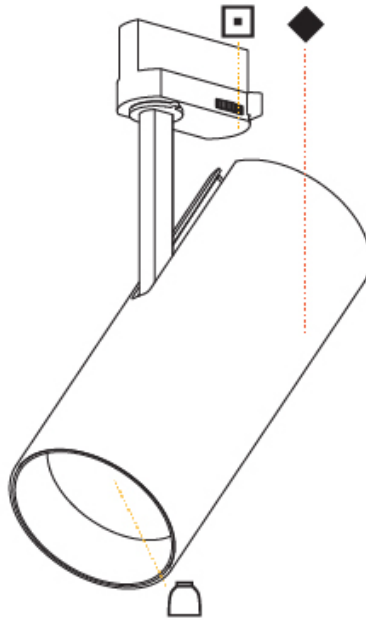

IMAGINE 90 TRACK

A3T045-

PROJECT	_____
TYPE	_____
SPECIFIER	_____
QUANTITY	_____
DATE	_____