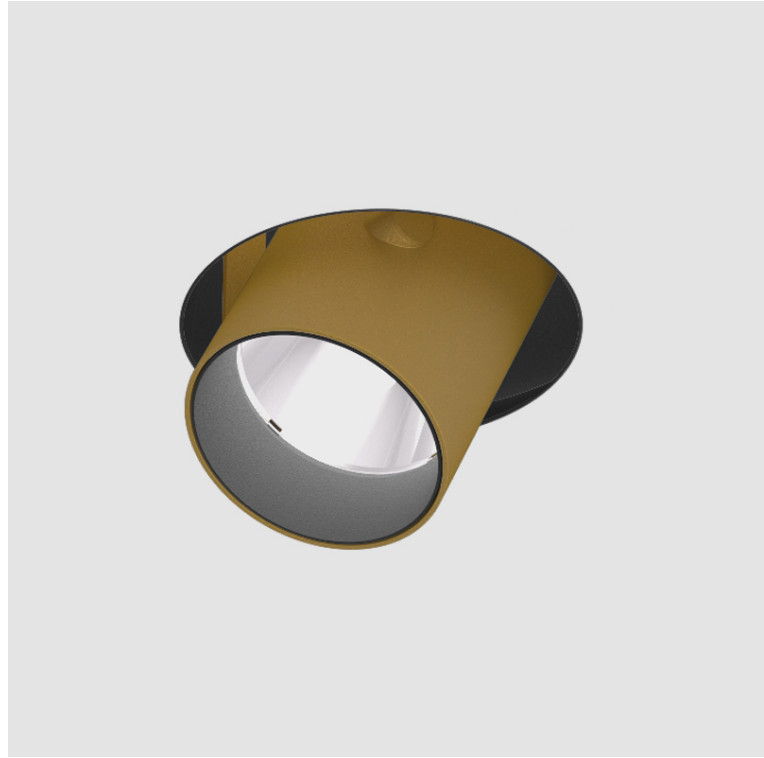

Fixture Material: Aluminum Die Cast
Cut-out Measurements: 225mm / 8 7/8" x 225mm / 8 7/8"
Upon Request: Unique Sizes

ELECTRICAL

Lamp Type: LED (Zhaga Standard)
Input Wattage (W): 19.3 + 2.6
Total Output Wattage (W): 16.5 + 2.2
Dimming: Tri-Mode (Non-Dimming and Phase Dimming (120Vac only) and 0-10V Dimming)
Driver Included: No
Driver Location: Remote
Driver Type: Constant Current & Constant Voltage - Universal
Driver Class: Class 2
Input Voltage (V): 120 - 277
Output Voltage (V): 24
Constant Current (MA): 500

LED

Number of LEDs: 2
Color Temperature (°K): 2700 / 3000 / 3500 / 4000
Max. Delivered Lumen (lm): 1515 / 1575 / 1673 / 1707
Nominal Lumen (lm): 2285 / 2375 / 2524 / 2575
CRI: >90 CRI
Lamp Life (hrs): 50000
Upon Request: Special Color Temperature

OPTICAL

Reflector: 12 / 16 / 32
Optic: Lens Pack - No Lens / Linear Spread Lens / Honeycomb / Spread Lens
Adjustability: Rotational 355°; Tilt 45°
Upon Request: Special Beam Angles

RATINGS AND CERTIFICATIONS

Available for international specifications by adding "INT" at the end of the existing Model #. For assistance on 'custom' specifications, contact zteam@zaneen.com.
In a constant effort to supply the best product, we reserve the right to change specifications or materials without notice. The most recent specification sheets are found at zaneen.com
IP rating: IP20